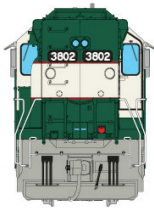

Aberdeen, Carolina & Western

Road #	Item #	(DC/DCC/Sound)
3802	38538	____