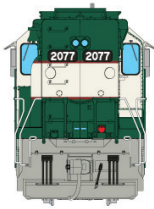

Aberdeen, Carolina & Western

Road #	Item #	(DC/DCC/Sound)
2077	38537	____