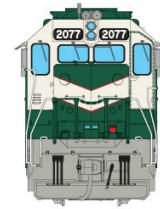

Aberdeen, Carolina & Western

Road #	Item #	(DC/DCC/Sound)
2077	38537	____