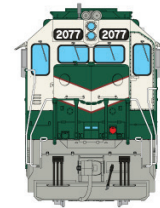

Aberdeen, Carolina & Western

Road #	Item #	(DC/DCC/Sound)
3803	38539	____

*NOTE:

All artwork is subject to revisions before final production. Factory painted samples are subject to revisions before final assembly.