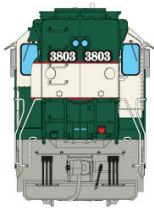

Aberdeen, Carolina & Western

Road #	Item #	(DC/DCC/Sound)
3803	38539	____

*NOTE:

All artwork is subject to revisions before final production. Factory painted samples are subject to revisions before final assembly.